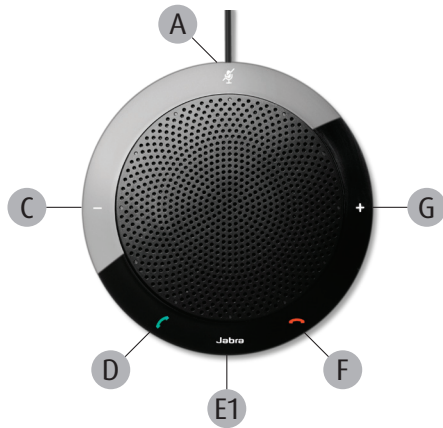

Experience an award-winning device recognized as #1 in sound quality (voice and music) and #1 in design*.

WORKS WITH

* Jabra Speak received the IF Design award in 2012 and came out best in test in GfK Speakerphones, Sound & Design Evaluation, January 2011. Test results available on www.jabra.com/bestintest

JABRA.COM/SPEAK

**OFFICE OR PERSONAL DEVICE?
CHOOSE THE JABRA SPEAK THAT BEST MATCHES YOUR NEEDS.**

**JABRA SPEAK 410
USB SPEAKERPHONE**

Your office device to call and multitask at your desk or in the office environment. Works with all PCs.

- A Mute
- B Bluetooth
- C Decrease volume
- D Answer call
- E1 Adjust ringtone volume
- E2 Turn on/off
- F End call
- G Increase volume
- H Battery status

**JABRA SPEAK 510
BLUETOOTH AND USB SPEAKERPHONE**