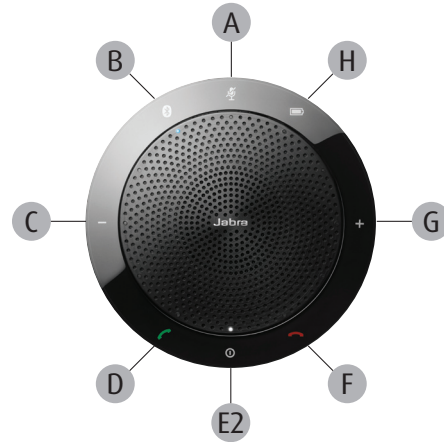

**JABRA SPEAK 510
BLUETOOTH AND USB SPEAKERPHONE**

Your personal device to call and multitask on your terms – at the office, at home, or on the go. Works with PCs and any Bluetooth enabled device.